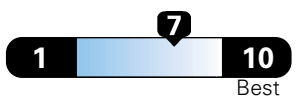

Smog Rating (tailpipe only)

This vehicle emits 414 grams CO2 per mile. The best emits 0 grams per mile (tailpipe only). Producing and distributing fuel also creates emissions; learn more at fuelconomy.gov.

Actual results will vary for many reasons, including driving conditions and how you drive and maintain your vehicle. The average new vehicle gets 27 MPG and cost $7,500 to fuel over 5 years. Cost estimates are based on 15,000 miles per year at $2.70 per gallon. MPGe is miles per gasoline gallon equivalent. Vehicle emissions are a significant cause of climate change and smog.

fuelconomy.gov

Calculate personalized estimates and compare vehicles